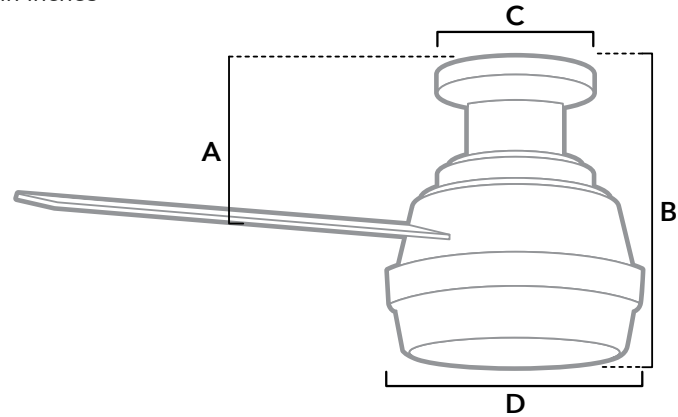

DIMENSIONS

Measured in inches

- A. 8.08
- B. 12.27
- C. 6.69
- D. 11

59241 | Brushed Nickel Body with Black Oak or Chocolate Oak Grain Blades

ADDITIONAL FINISHES

51736
Matte Silver Body with Light Gray Oak or Greyed Walnut Blades

59242
Fresh White Body with Blonde Oak or Fresh White Blades

FAN SPECIFICATIONS

Motor Type	Reversible	Wire Length	Control Type	Downrod	Location	Blade #	Add'l Sizes
AC	YES	8" Low Profile	Handheld Remote	N/A	Indoor	4	44", 60"